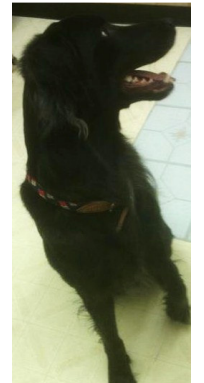

 **Need a New Friend?** 

Maggie

Female Rotti – 2 years old
Sweet girl came in as stray
Very underweight & needs a
quite home to be love!

Lucy

2 - 3 year ~ Female
Am. Staffordshire Terrier
Too strong for young kids
Afraid of other dogs – chases cats
Very Friendly & Happy!

Kody

1-2 yrs ~ Male
Shiba Inu
Very friendly & Gentle, but
very scared at the shelter

Adam

Young ~ Male
Lab Mix ~ Neutered
A bit fearful around men, but
with love and patience will
come around

Two Female Hunting Dogs
Came in as Strays

No Adoption Fee for these girls to
someone who can give them a loving
home!

ABBY

adult ~ female
Beagle / Pointer mix
Very Sweet
Will make a great companion!

Chloe

young female

Am. Staffordshire
Terrier

Murphy

young male
came in as stray
Very Friendly!

These dogs are all in the Carbon County Animal Shelter just outside Jim Thorpe, PA All need a FUREVER HOME!

Carbon Co. Animal Shelter
63 Broad Street
Nesquehoning PA
570-325-4828
on Petfinder.com & Facebook!